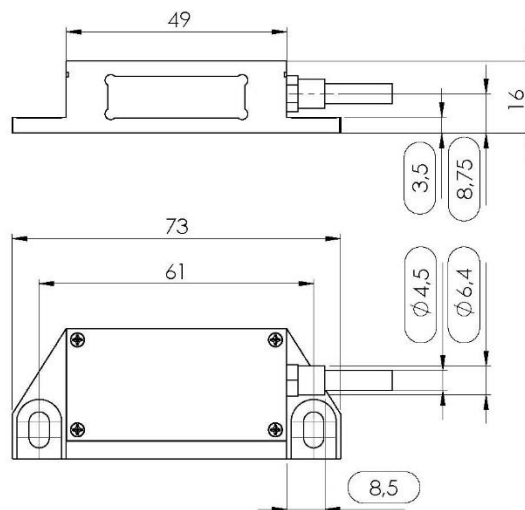

Mechanical dimensions shown in the following drawings. Differences in mechanical dimensions are indicated.

old generation

new generation

Customer information #5/2016

1. Cable

Implementing the new cable gland makes it necessary to change the output cable type.

TECHNICAL DATA

| | |
|--------------------------|------------------------------------------------------------------------------------------------------------------|
| jacket | PUR |
| outer diameter | 4,5 +/-0,1mm |
| wires | 6x2x0,09mm ² |
| bending radius | ≥ 10mm for one time bending ≥ 50mm for continuous bending |
| oil resistant | according to. DIN EN 60811-2-1 |
| general resistant | according to. D 253 377-03-A-01 F96905 according to. DIN EN50363-10-2 UL according to Style 20963 80°C 30V |