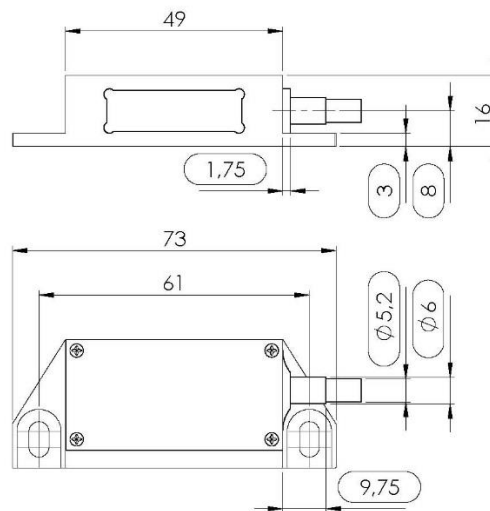

Mechanical dimensions shown in the following drawings. Differences in mechanical dimensions are indicated.

old generation

new generation

Customer information #5/2016

1. Cable

Implementing the new cable gland makes it necessary to change the output cable type.

TECHNICAL DATA

| | |
|--------------------------|------------------------------------------------------------------------------------------------------------------|
| jacket | PUR |
| outer diameter | 4,5 +/-0,1mm |
| wires | 6x2x0,09mm ² |
| bending radius | ≥ 10mm for one time bending ≥ 50mm for continuous bending |
| oil resistant | according to. DIN EN 60811-2-1 |
| general resistant | according to. D 253 377-03-A-01 F96905 according to. DIN EN50363-10-2 UL according to Style 20963 80°C 30V |